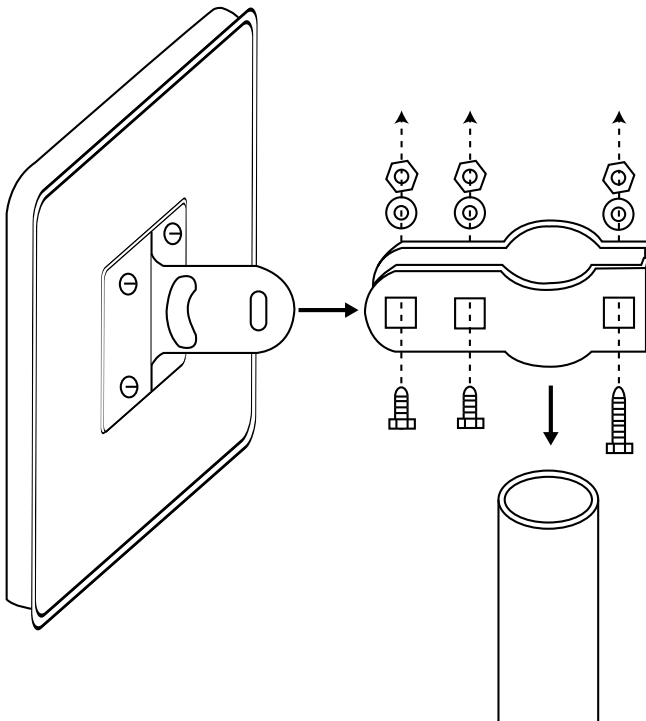

DuraVision™ Convex Mirror Installation Guide:

Outdoor Rectangular DeLuxe Stainless Steel

Mounting to 32mm Pole:

1. Decide the appropriate place to site the mirror on the 32mm pole.
2. Fix clamp and mirror mount assembly to the pole.
3. Fix the mirror to the clamp bracket.
4. Once the desired position has been found, tighten the bolts and nuts.

Installation Guides:

- ▶ Indoor Standard Convex Mirror
- ▶ Indoor Space Saver Convex Mirror
- ▶ Indoor Ceiling Dome Convex Mirror
- ▶ Indoor Half Dome Convex Mirror
- ▶ Indoor Quarter Dome Convex Mirror
- ▶ Outdoor Heavy Duty Convex Mirror
- ▶ [Outdoor De Luxe Convex Mirror](#)
- ▶ Outdoor Pro Series Convex Mirror
- ▶ Inspection Convex Mirrors
- ▶ Food Processing Convex Mirrors
- ▶ School Mirror Set
- ▶ Corrections Dome With Frame
- ▶ Corrections Half Dome With Frame
- ▶ Corrections Quarter Dome With Frame

DuraVision™ Convex Mirror Installation Guide:

Outdoor Rectangular DeLuxe Stainless Steel

Mounting to Wall or Flat Surface:

1. Decide the appropriate place to site the mirror.
2. Fix clamp and mirror mount assembly to the wall adaptor provided.
3. Fix the mirror to the clamp bracket.
4. Once the desired position has been found, tighten the bolts and nuts.