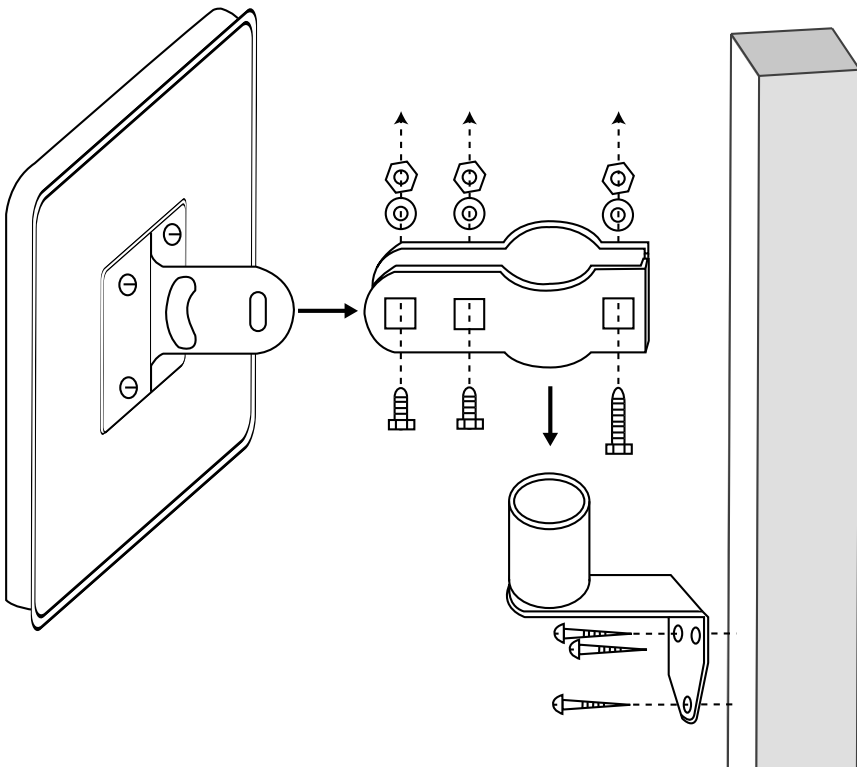

DuraVision™ Convex Mirror Installation Guide:

Outdoor Rectangular DeLuxe Stainless Steel

Mounting to 32mm Pole:

1. Decide the appropriate place to site the mirror on the 32mm pole.
2. Fix clamp and mirror mount assembly to the pole.
3. Fix the mirror to the clamp bracket.
4. Once the desired position has been found, tighten the bolts and nuts.

Installation Guides:

- ▶ Indoor Standard Convex Mirror
- ▶ Indoor Space Saver Convex Mirror
- ▶ Indoor Ceiling Dome Convex Mirror
- ▶ Indoor Half Dome Convex Mirror
- ▶ Indoor Quarter Dome Convex Mirror
- ▶ Outdoor Heavy Duty Convex Mirror
- ▶ [Outdoor De Luxe Convex Mirror](#)
- ▶ Outdoor Pro Series Convex Mirror
- ▶ Inspection Convex Mirrors
- ▶ Food Processing Convex Mirrors
- ▶ School Mirror Set
- ▶ Corrections Dome With Frame
- ▶ Corrections Half Dome With Frame
- ▶ Corrections Quarter Dome With Frame

DuraVision™ Convex Mirror Installation Guide:

Outdoor Rectangular DeLuxe Stainless Steel

Mounting to Wall or Flat Surface:

1. Decide the appropriate place to site the mirror.
2. Fix clamp and mirror mount assembly to the wall adaptor provided.
3. Fix the mirror to the clamp bracket.
4. Once the desired position has been found, tighten the bolts and nuts.