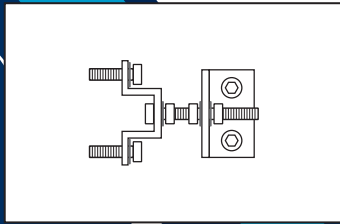

EQUINE ARENA MIRROR

PRICE LIST MARCH 2023:

**PRICES EXCLUDE
GST AND FREIGHT**