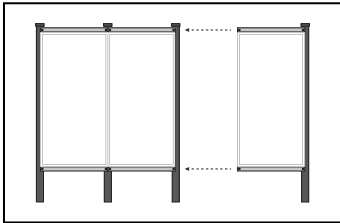

EQUINE ARENA MIRROR

PRICE LIST MARCH 2023:

**PRICES EXCLUDE
GST AND FREIGHT**