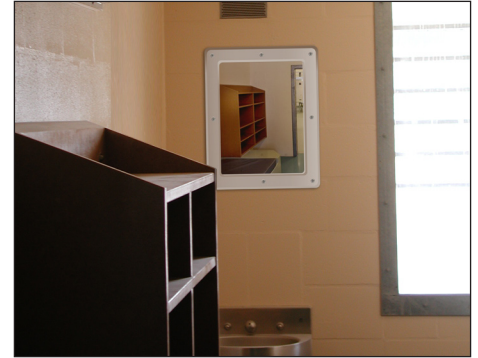

Images:

▶ Anti-Ligature Secure Wall Mirror