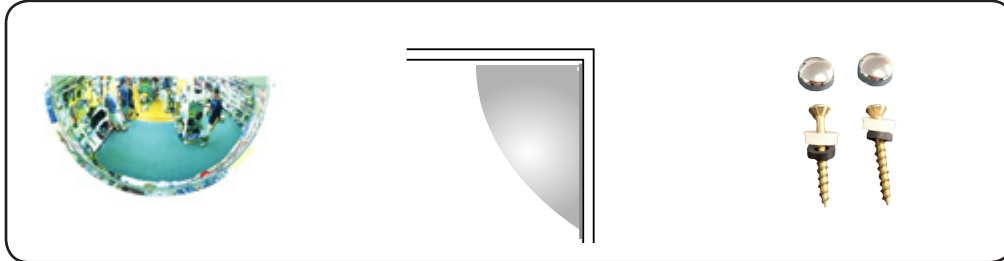

### Indoor Half Dome

1. Decide the appropriate place to site the mirror to give maximum vision.
2. Dome capped screws are supplied for mounting directly to the wall.

3. When installation is complete, totally remove the protective film from the face.