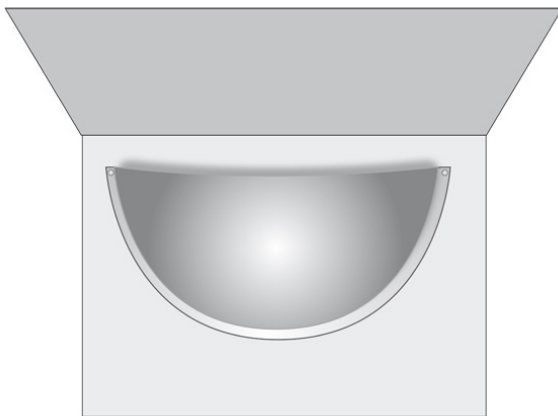

## DuraVision™ Convex Mirror Installation Guide:

### Indoor Half Dome

1. Decide the appropriate place to site the mirror to give maximum vision.
2. Dome capped screws are supplied for mounting directly to the wall.

3. When installation is complete, totally remove the protective film from the face.