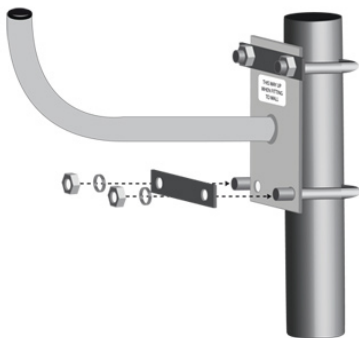

DuraVision™ Convex Mirror Installation Guide:

Rectangular Heavy Duty Stainless Steel

Wall Mounting:

1. Decide the appropriate place to site the mirror to give maximum vision.
2. Fix J-Bracket to wall or ceiling using suitable fixing hardware (ie: screws, bolts). Allowing enough room to get the mirror on to the J-Bracket.
3. Thread adaptor into the back of the mirror
4. Slide the adaptor and mirror over the J-Bracket and adjust mirror to the desired position.
5. Tighten the locking bolt on the adaptor securely.

DuraVision™ Convex Mirror Installation Guide:

Rectangular Heavy Duty Stainless Steel

Pole Mounting with U-Bolts:

1. Thread the U-Bolts through **one side** of the J-Bracket and then through both sides of the U-Bolt Flat plate.
2. Thread the washer and nut onto the U-Bolt and tighten.
3. Follow steps 2 - 6 on the previous page to position the mirror face.

U-Bolt threads through ONE SIDE of the J-Bracket

Installation Guides:

- ▶ Indoor Standard Convex Mirror
- ▶ Indoor Space Saver Convex Mirror
- ▶ Indoor Ceiling Dome Convex Mirror
- ▶ Indoor Half Dome Convex Mirror
- ▶ Indoor Quarter Dome Convex Mirror
- ▶ [Outdoor Heavy Duty Convex Mirror](#)
- ▶ Outdoor De Luxe Convex Mirror
- ▶ Outdoor Pro Series Convex Mirror
- ▶ Inspection Convex Mirrors
- ▶ Food Processing Convex Mirrors
- ▶ School Mirror Set
- ▶ Corrections Dome With Frame
- ▶ Corrections Half Dome With Frame
- ▶ Corrections Quarter Dome With Frame