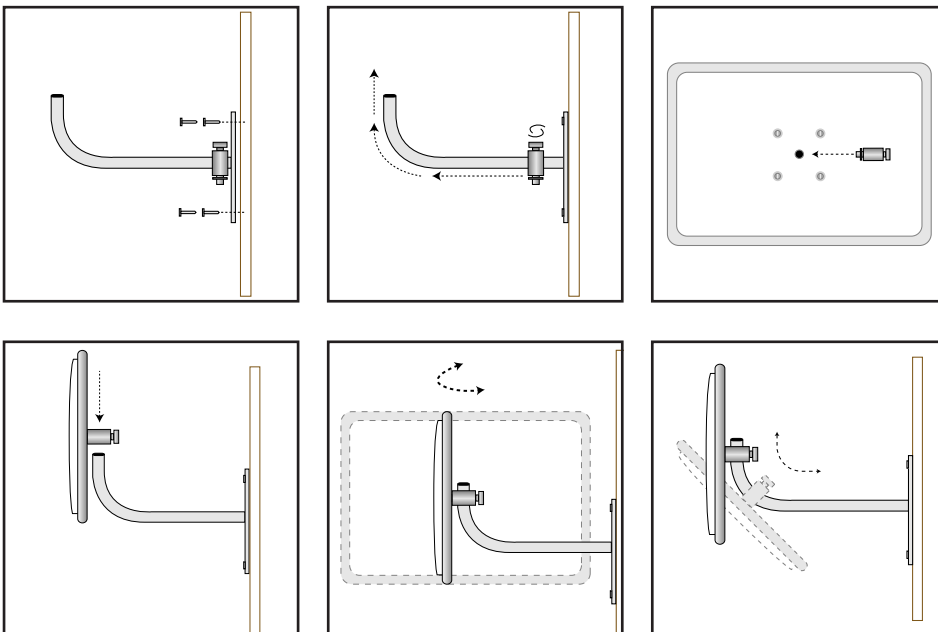

DuraVision™ Convex Mirror Installation Guide:

Rectangular Heavy Duty Stainless Steel

Wall Mounting:

1. Decide the appropriate place to site the mirror to give maximum vision.
2. Fix J-Bracket to wall or ceiling using suitable fixing hardware (ie: screws, bolts). Allowing enough room to get the mirror on to the J-Bracket.
3. Thread adaptor into the back of the mirror
4. Slide the adaptor and mirror over the J-Bracket and adjust mirror to the desired position.
5. Tighten the locking bolt on the adaptor securely.

Installation Guides:

- ▶ Indoor Standard Convex Mirror
- ▶ Indoor Space Saver Convex Mirror
- ▶ Indoor Ceiling Dome Convex Mirror
- ▶ Indoor Half Dome Convex Mirror
- ▶ Indoor Quarter Dome Convex Mirror
- ▶ [Outdoor Heavy Duty Convex Mirror](#)
- ▶ Outdoor De Luxe Convex Mirror
- ▶ Outdoor Pro Series Convex Mirror
- ▶ Inspection Convex Mirrors
- ▶ Food Processing Convex Mirrors
- ▶ School Mirror Set
- ▶ Corrections Dome With Frame
- ▶ Corrections Half Dome With Frame
- ▶ Corrections Quarter Dome With Frame

DuraVision™ Convex Mirror Installation Guide:

Rectangular Heavy Duty Stainless Steel

Pole Mounting with U-Bolts:

1. Thread the U-Bolts through **one side** of the J-Bracket and then through both sides of the U-Bolt Flat plate.
2. Thread the washer and nut onto the U-Bolt and tighten.
3. Follow steps 2 - 6 on the previous page to position the mirror face.

U-Bolt threads through ONE SIDE of the J-Bracket

Installation Guides:

- ▶ Indoor Standard Convex Mirror
- ▶ Indoor Space Saver Convex Mirror
- ▶ Indoor Ceiling Dome Convex Mirror
- ▶ Indoor Half Dome Convex Mirror
- ▶ Indoor Quarter Dome Convex Mirror
- ▶ [Outdoor Heavy Duty Convex Mirror](#)
- ▶ Outdoor De Luxe Convex Mirror
- ▶ Outdoor Pro Series Convex Mirror
- ▶ Inspection Convex Mirrors
- ▶ Food Processing Convex Mirrors
- ▶ School Mirror Set
- ▶ Corrections Dome With Frame
- ▶ Corrections Half Dome With Frame
- ▶ Corrections Quarter Dome With Frame